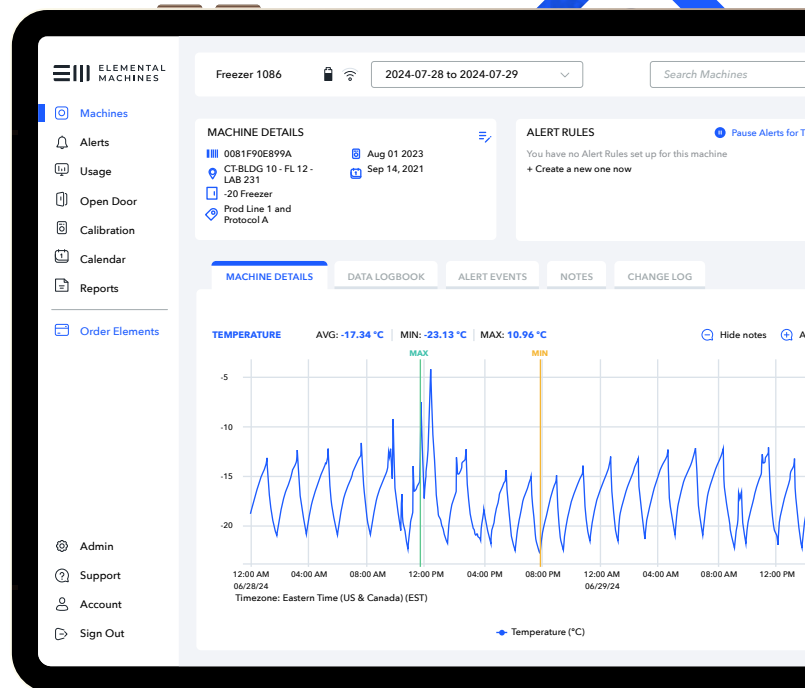

Unparalleled Connectivity at the Core of Your Innovation

Step into the future of IoT in laboratory and manufacturing environments with Elemental Machines. Our platform's predictive analytics and real-time monitoring capabilities empower you to preemptively address issues, enhancing operational foresight and [ensuring compliance with GxP standards](#):

- **Comprehensive monitoring:** Whether your equipment is ultramodern or reliably vintage, our solutions connect assets from [any equipment, manufacturer, or era](#)
- **Diverse metrics:** Track equipment utilization, ambient temperature, humidity, light, RPM, pressure, particle count, and more
- **Global access:** Your data are available anywhere, anytime, via our cloud-connected dashboard
- **Extensive integration library:** With thousands of out-of-the-box integrations and custom solution capabilities, we ensure seamless connectivity across your ecosystem
- **Continuous oversight:** 24/7 monitoring and custom reporting deliver the metrics that matter most — in the format you need — ensuring your operations never skip a beat
- **Machine health:** Predictive analytics keep you on top of equipment health so you know when it needs servicing or calibrating — *before issues arise*